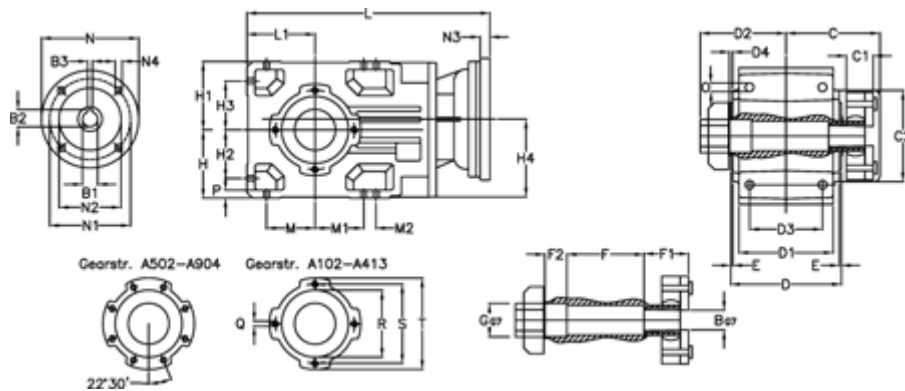

Article number: 296003533936420

Description: Bevel helical gearbox
A353QF40-339,3-P63B5

Measures

B = 40	D1 = 166	F2 = 53	L = 417.0	N3 = 4
B1 = 11	D2 = 80	G = 42	L1 = 100	N4 = M8x19
B2 = 12.8	D3 = 135	GA = 43	M = 73.0	O = 12.0
B3 = 4	d4 = 5.0	H = 100	M1 = 73.0	P = 11
C = 70.0	Description = A353 QF-xx P63 B5	H1 = 100	M2 = 11	Q = M10x17
C1 = 24	E = 3.5	H2 = 73.0	N = 140	R = 110
C2 = 90.0	F = 12.0	H3 = 73.0	N1 = 115	S = 130
D = 173	F1 = 48.0	H4 = 114.0	N2 = 95	T = 150